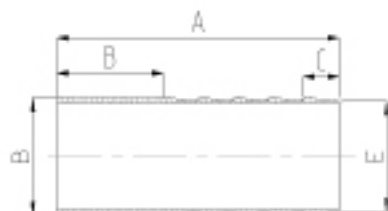

HOSE TAIL (หางไหล)

SIZE INCH	A MM.	B MM.	C MM.	D MM.	E MM.
1"	80	20	10	25.4	24
1.5"	80	20	10	38.1	37
2"	80	20	10	50.8	49.5
2.5"	100	30	10	63.5	62
3"	100	30	10	76.2	74.7
4"	120	50	12	101.6	100